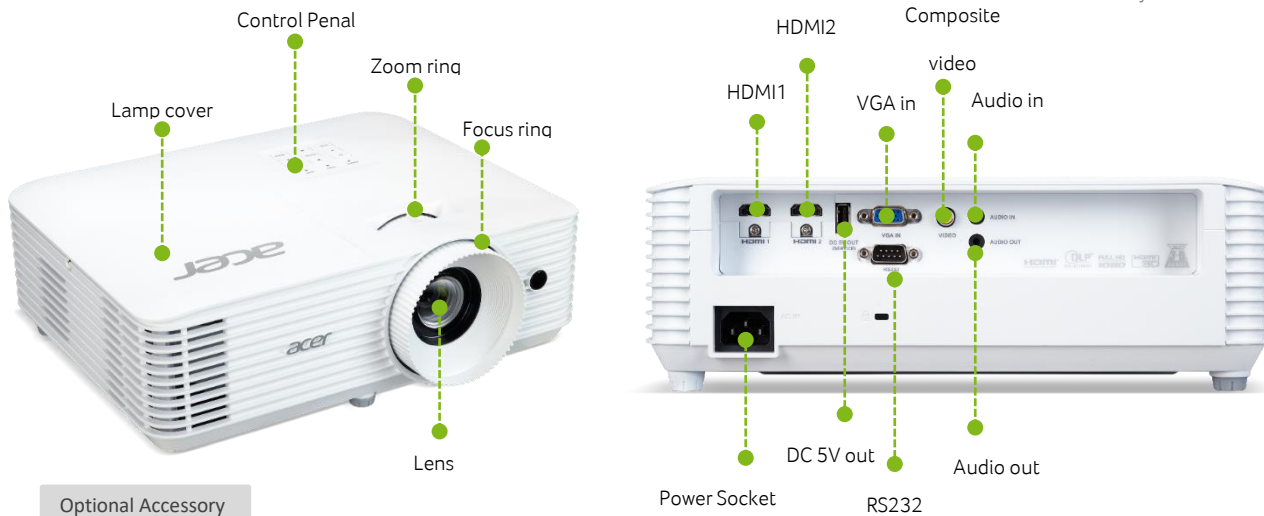

Feature Highlights

Expressive Display

- 3,500 lumens high brightness
- 10,000:1 Dynamic Black
- Football mode
- Acer LumiSense smart adjustment
- Acer ColorBoost3D brings true-to-life color
- Acer ColorSafe II prevents color decay
- ISFccc certified
- HDMI 3D ready
- Acer BlueLightShield

Enhanced Usability

- Wireless projection frees you from cable chaos (optional)*
- Digital Connectivity-HDMI™ (Dual)
- 3W built-in speaker
- 24/7 operation

Installation Flexibility

- +/-40° (Vertical, Manual & Auto) Keystone
- Auto Ceiling-mounted Correction
- AC power on
- I/O power on

Eco-friendly functionality

- Acer EcoProjection reduces power consumption up to 70%
- Up to 12,000 hours lamp life (ExtremeEco mode)

*Wireless dongle is required for wireless projection. Wireless dongle is optional accessory.

Product View

Optional Accessory

Resolution

Full HD 1920 x 1080

1080p (1920x1080) is a set of HDTV high-definition video modes. With the superb clarity of available 1080p Full HD, you'll enjoy exceptional details no matter on Blu-ray movies or video games. Show movies on a mammoth scale in astonishing clarity.

Brightness

3,500 lumens high brightness

3,500 lumens high brightness provides the ability to project crystal clear, vibrant images from a long distance on a large screen even in daytime indoors.

Digital Connectivity-HDMI™ (Dual)

Dual HDMI™ ports deliver uncompressed digital signals and multi-channel audio, providing easy connectivity to high-quality HD broadcasts or entertainment.

Football Mode

Football Mode

Football game enthusiast can now enjoy the big-screen games that is so real as if you're there in the stadium. Football mode enhances the brightness, saturation, sharpness and gamma in the bright scenes to deliver the most vivid images.

About Acer

Founded in 1976, today Acer is one of the world's top ICT companies and has a presence in over 160 countries. As Acer looks into the future, it is focused on enabling a world where hardware, software and services will infuse with one another to open up new possibilities for consumers and businesses alike. From service-oriented technologies to the Internet of Things to gaming and virtual reality, Acer's 7,000+ employees are dedicated to the research, design, marketing, sale, and support of products and solutions that break barriers between people and technology. More information is at www.acer.com.